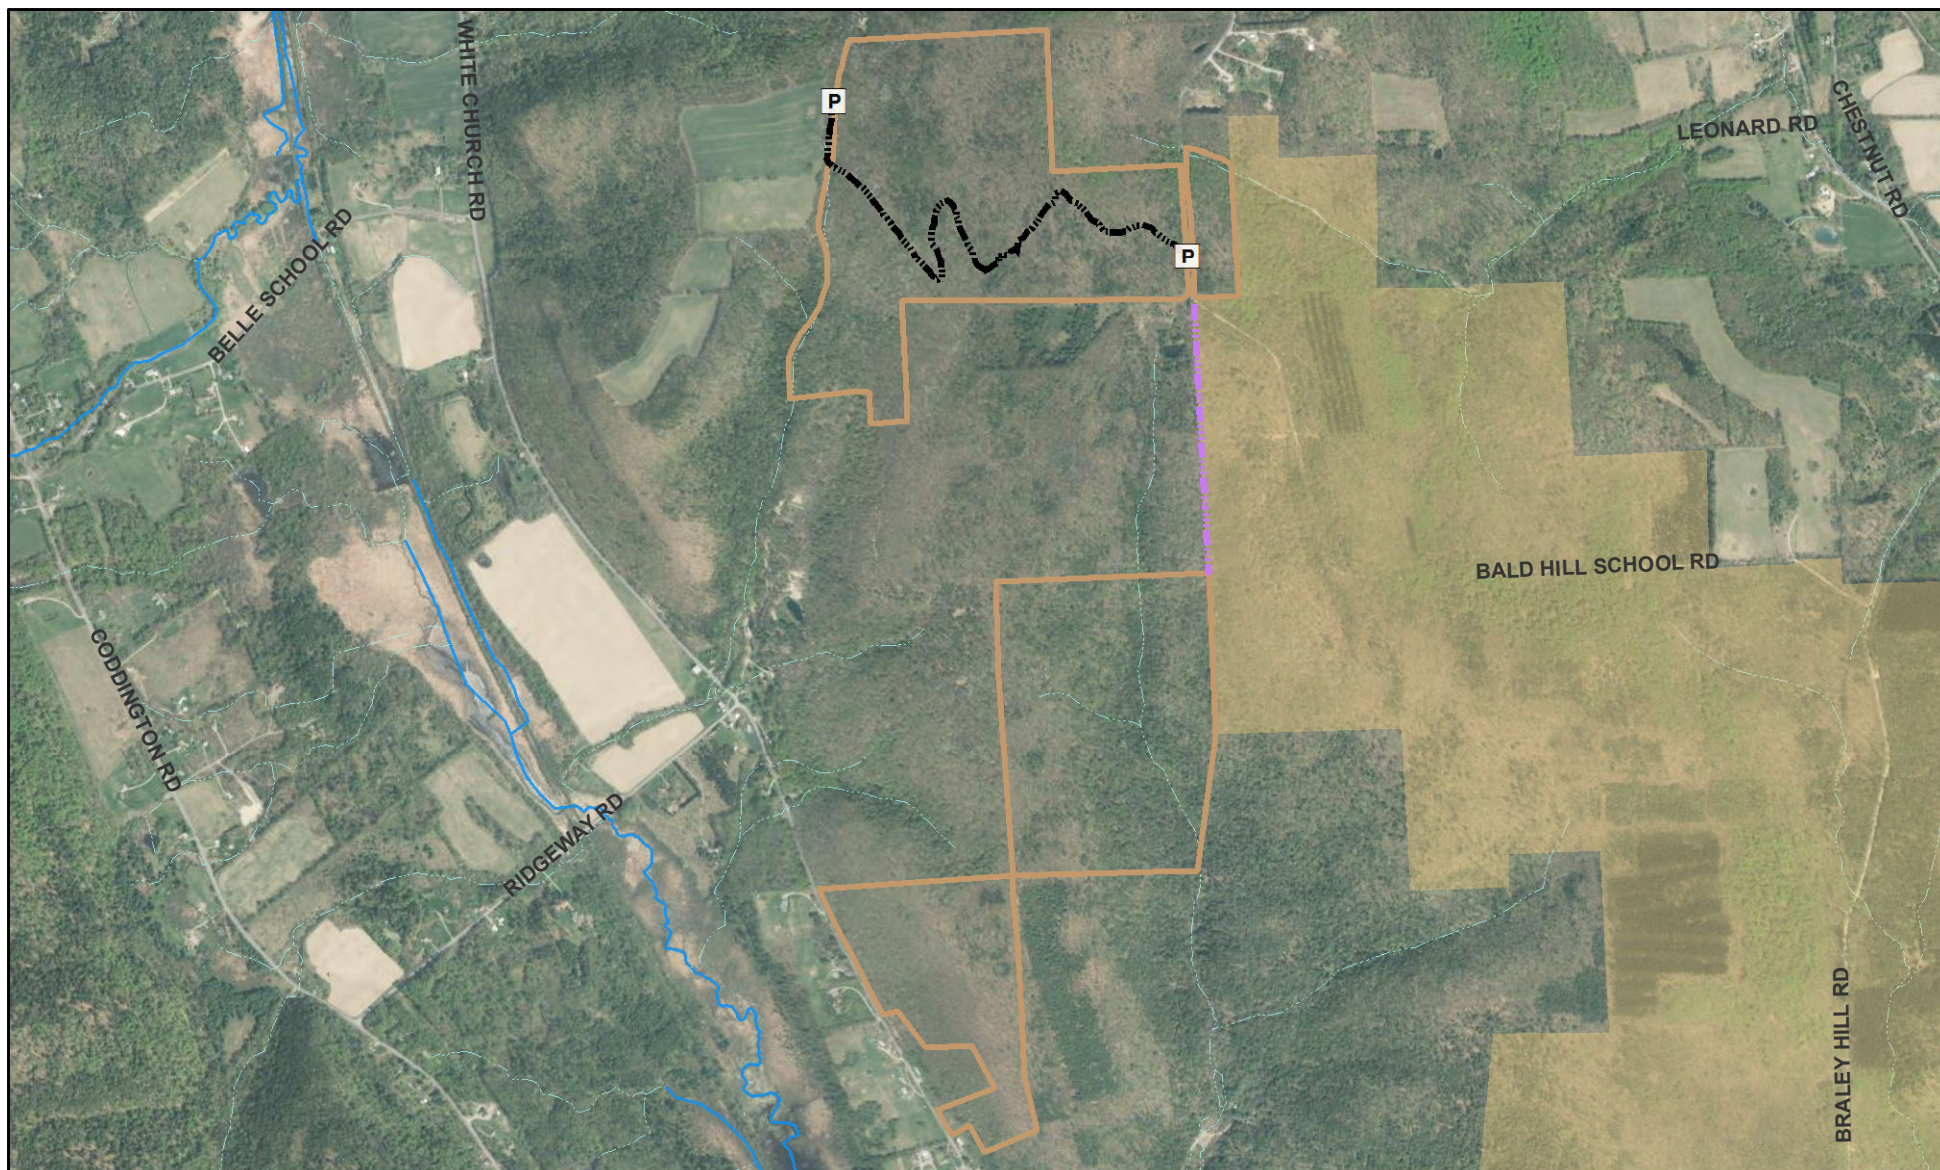

Cornell Botanic Gardens Natural Areas - Bald Hill / Caroline Pinnacles

Parking Area	Right of Way
Natural Areas	Natural Areas Trails
State Parks & Forests	Unblazed Trail
Intermittent Stream	
Perennial Stream	

2,000 1,000 0 2,000 4,000 Feet

CORNELL
BOTANIC
GARDENS