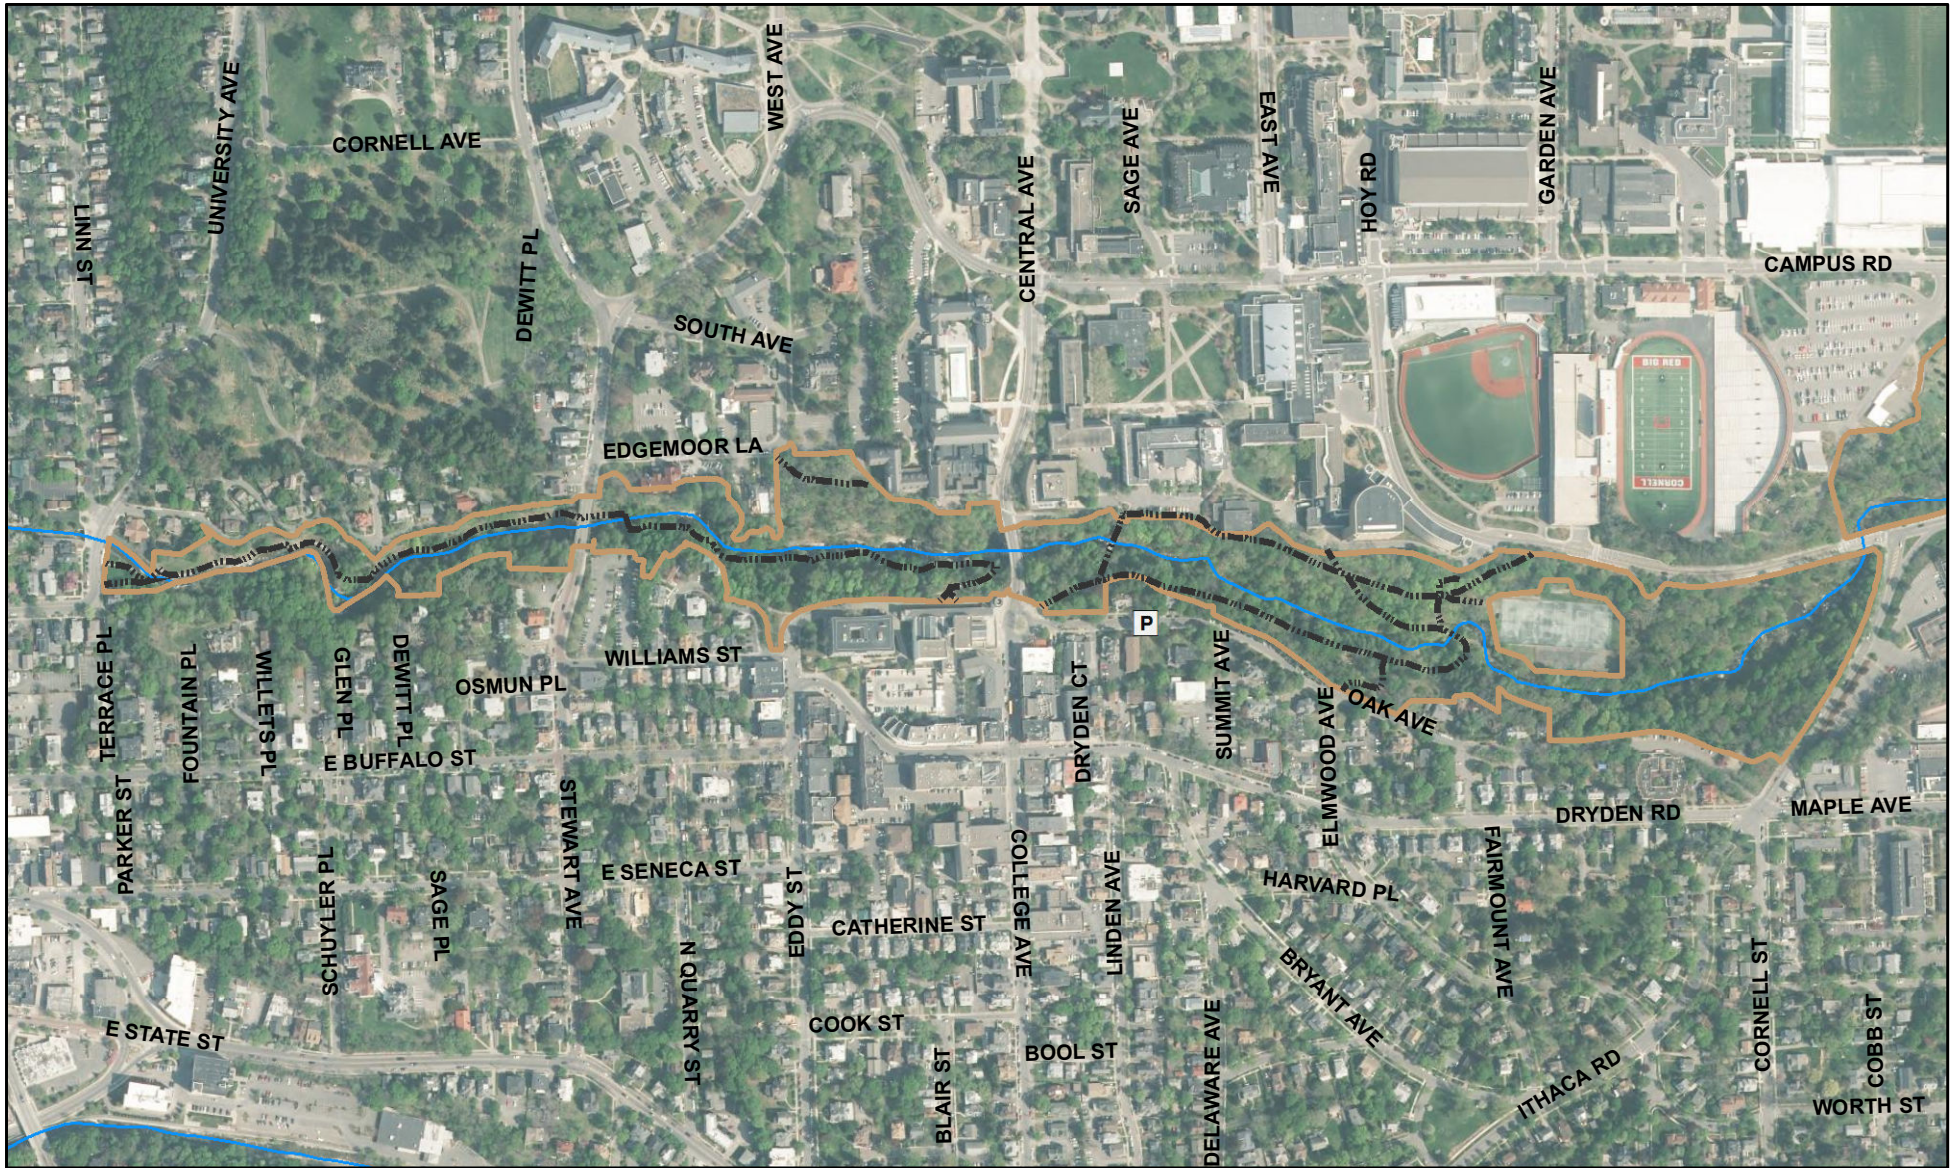

Cornell Botanic Gardens Natural Areas - Cascadilla Gorge

P Parking Area

Natural Areas

Perennial Stream

Natural Areas Trails

Unblazed Trail