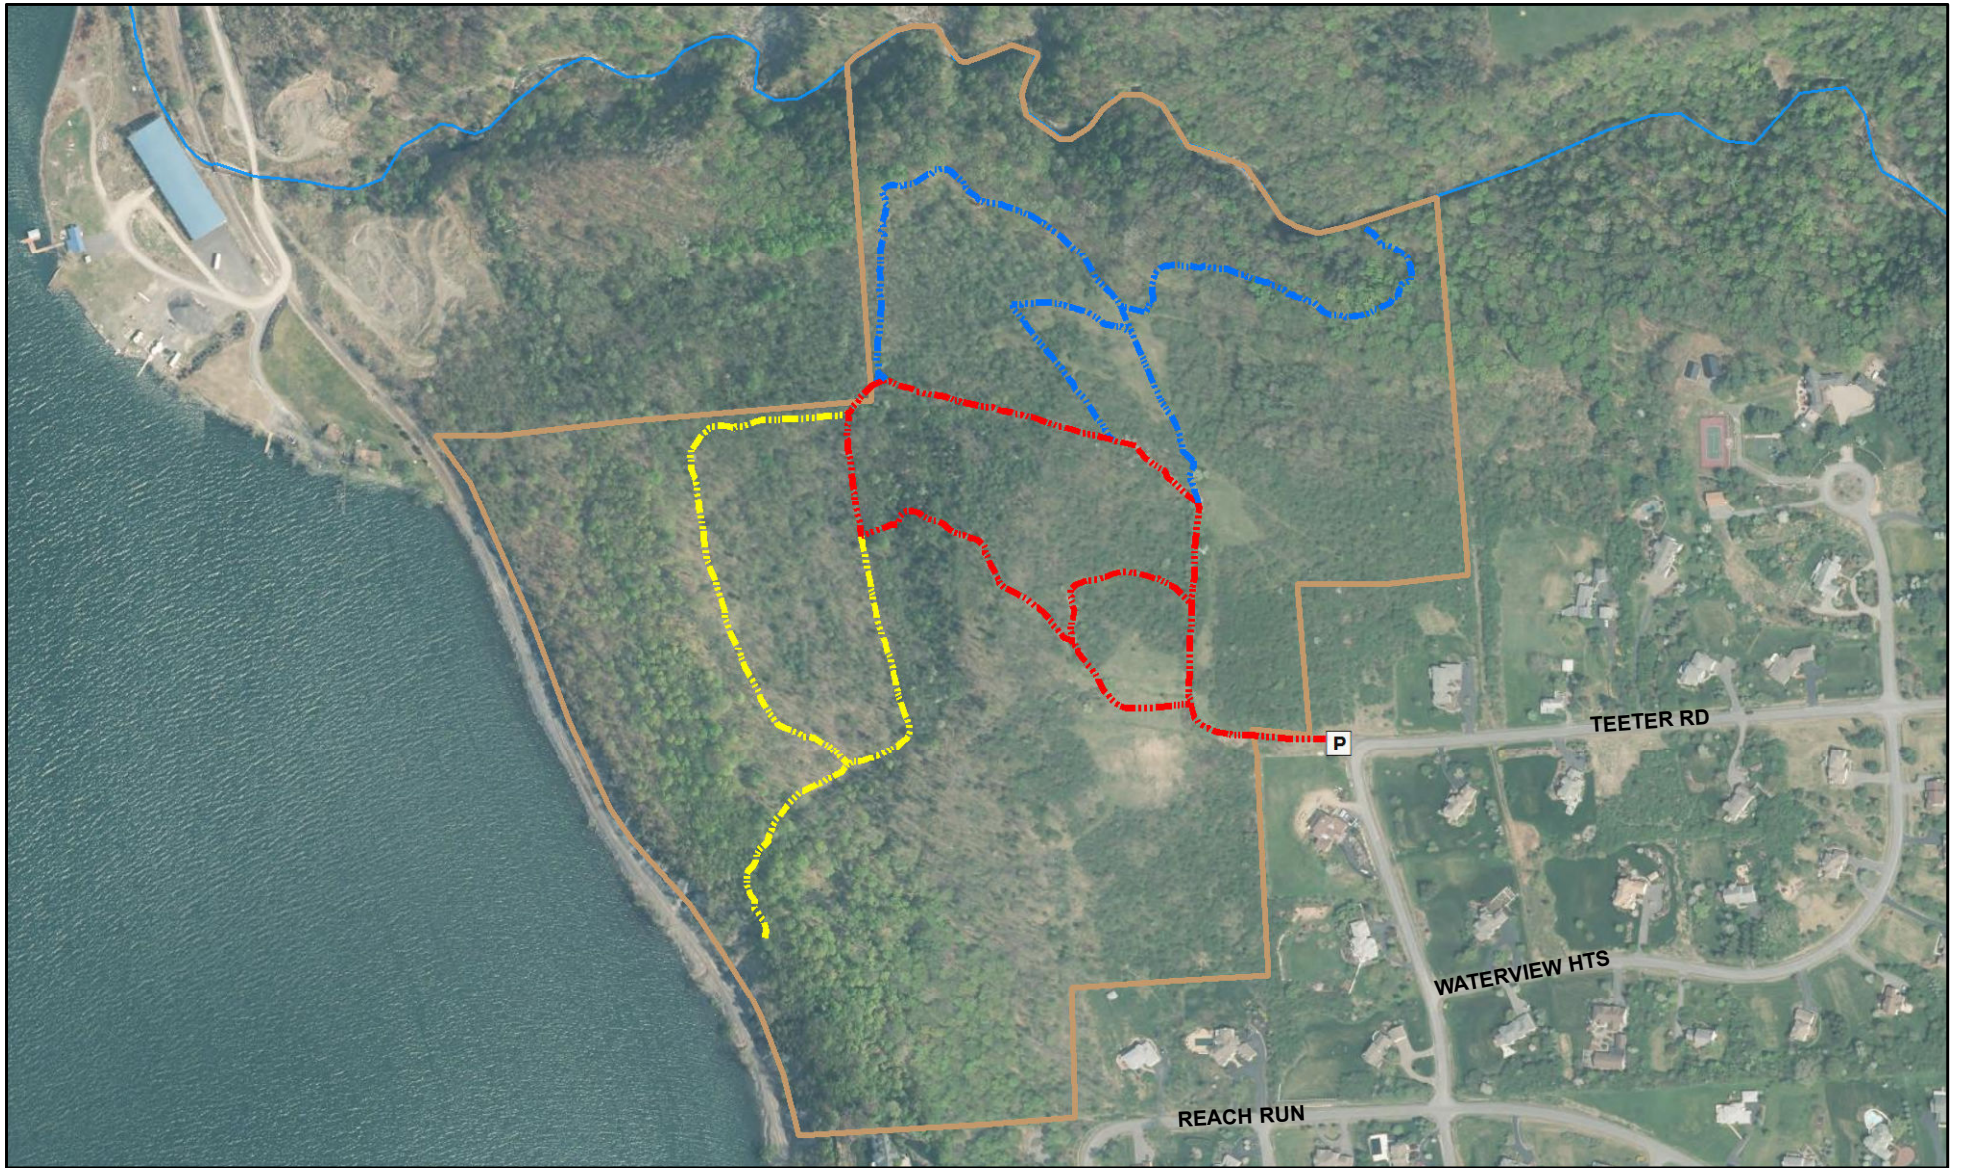

Cornell Botanic Gardens Natural Areas - Edwards Lake Cliffs

- Parking Area
- Natural Areas
- Perennial Stream

Natural Areas Trails

- Blue blaze
- Red blaze
- Yellow blaze