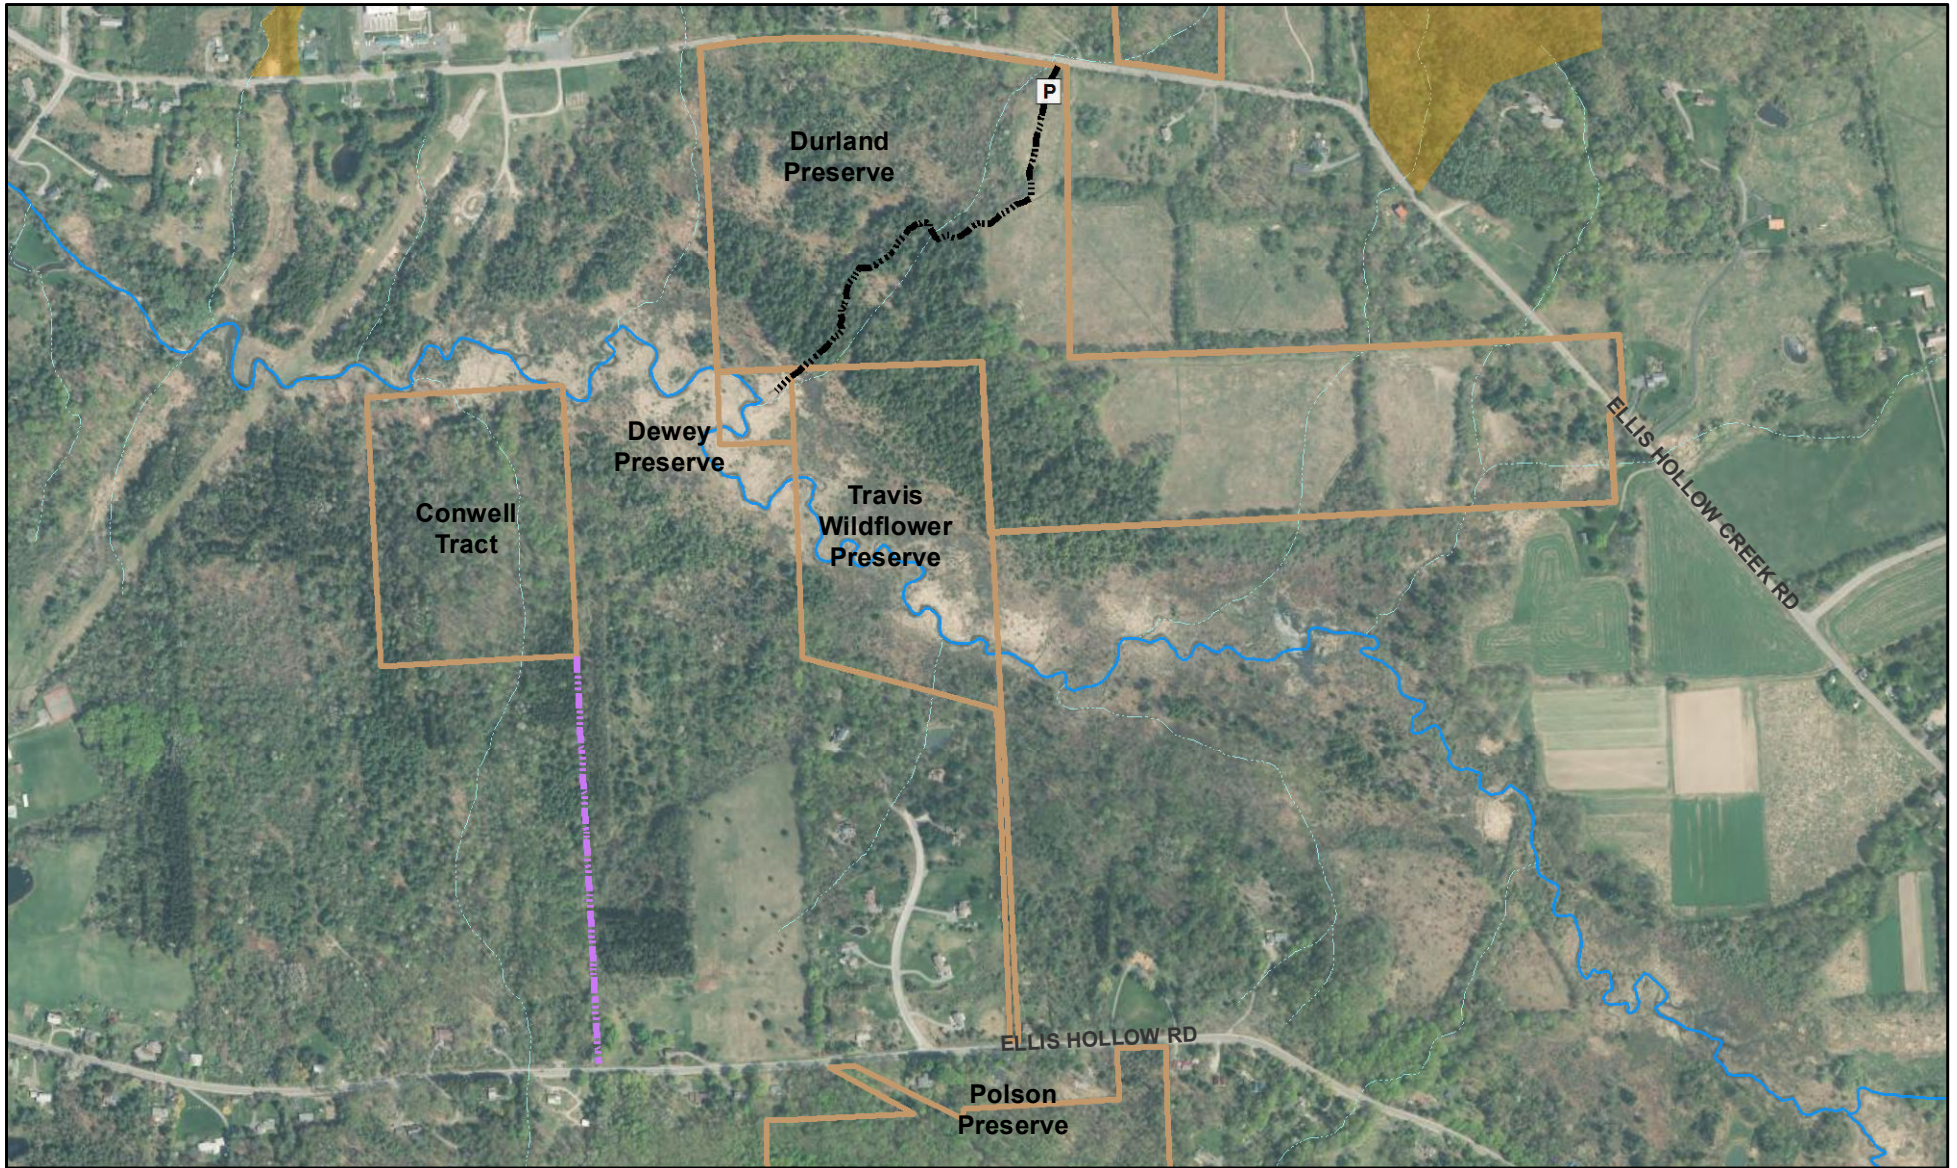

Cornell Botanic Gardens Natural Areas - Ellis Hollow Wetlands

-  Parking Area
-  Natural Areas
-  FLLT Preserves
-  Intermittent Stream
-  Perennial Stream
-  Right Of Way
- Natural Areas Trails**
-  Unblazed Trail