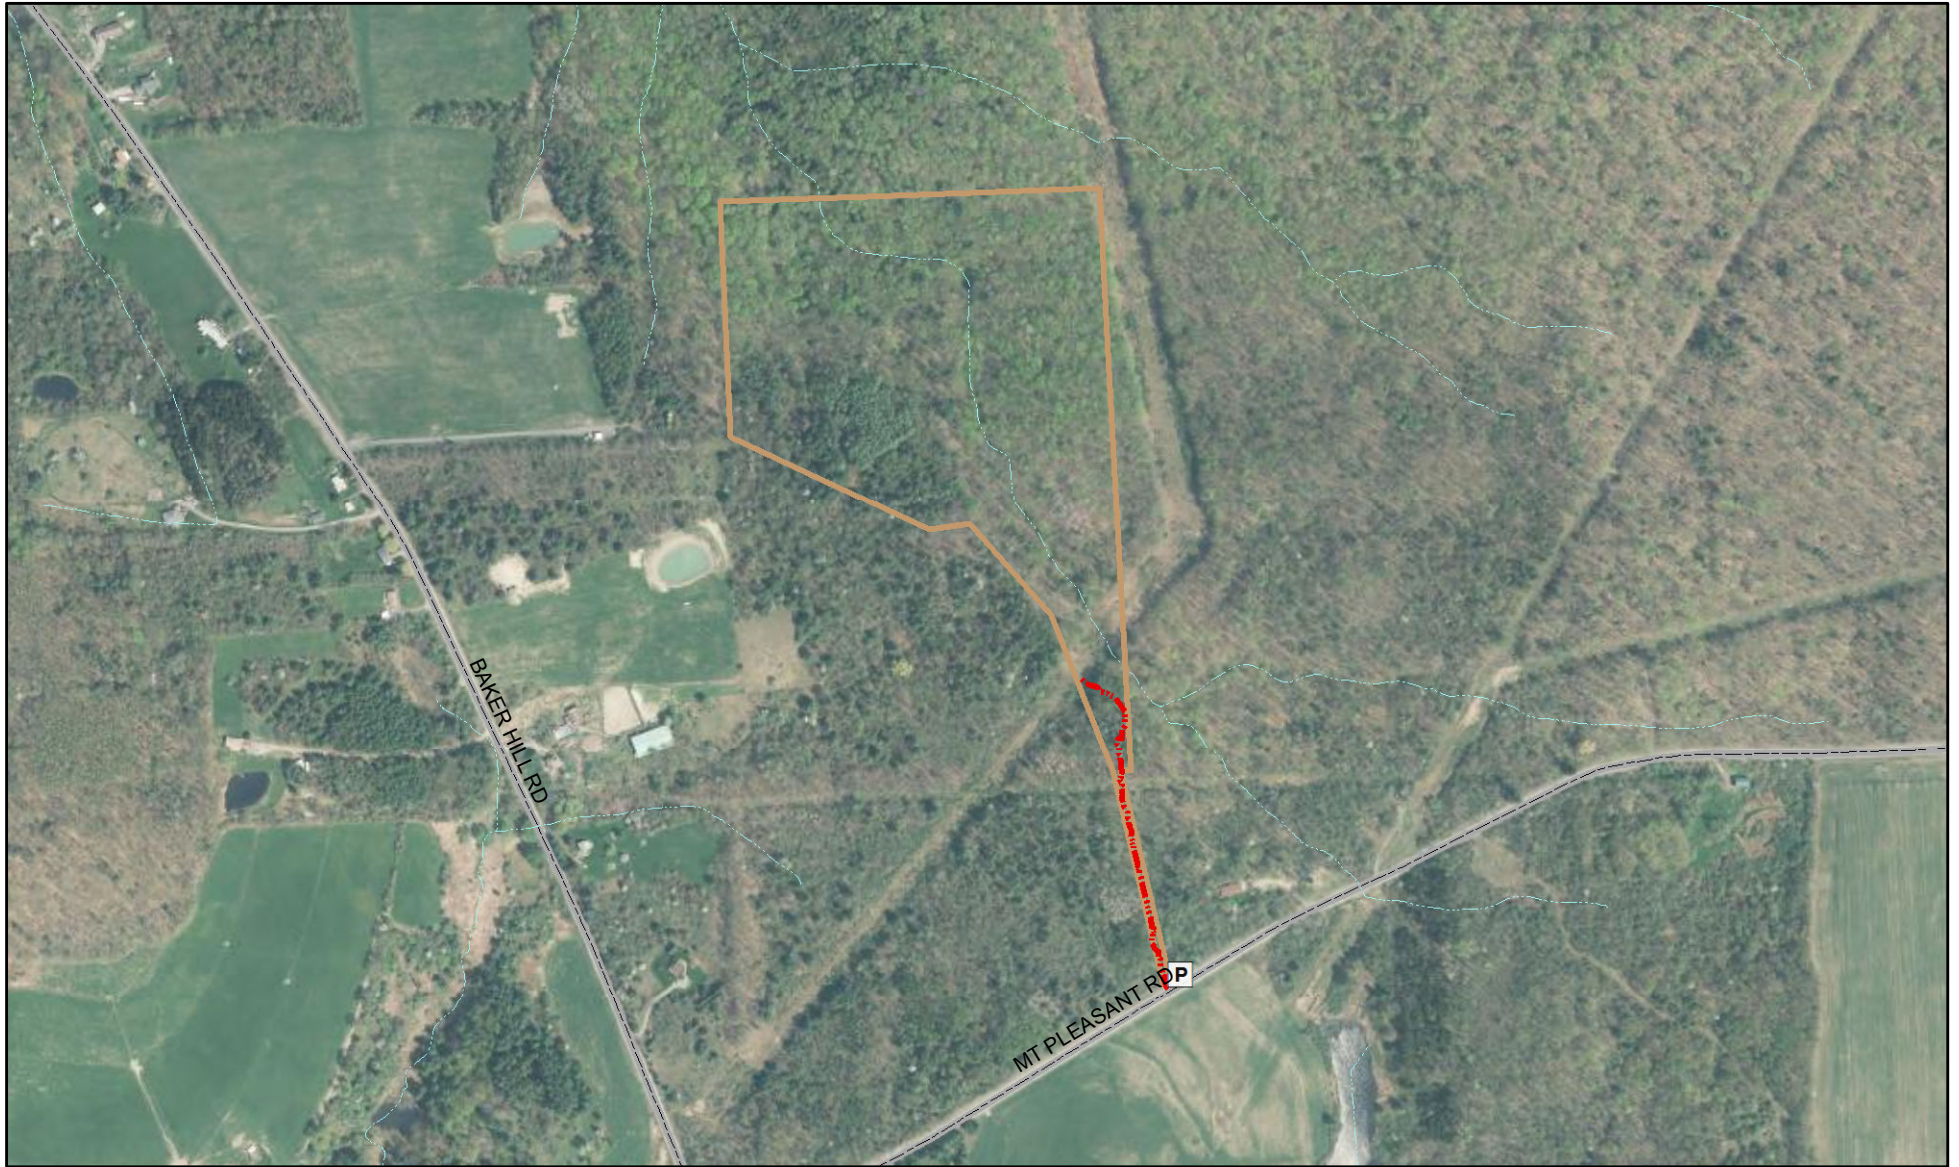

Cornell Botanic Gardens Natural Areas - Frost Ravine

P Parking Area

 Natural Areas

 Intermittent Stream

 Roads

Natural Areas Trail System

 Red blaze