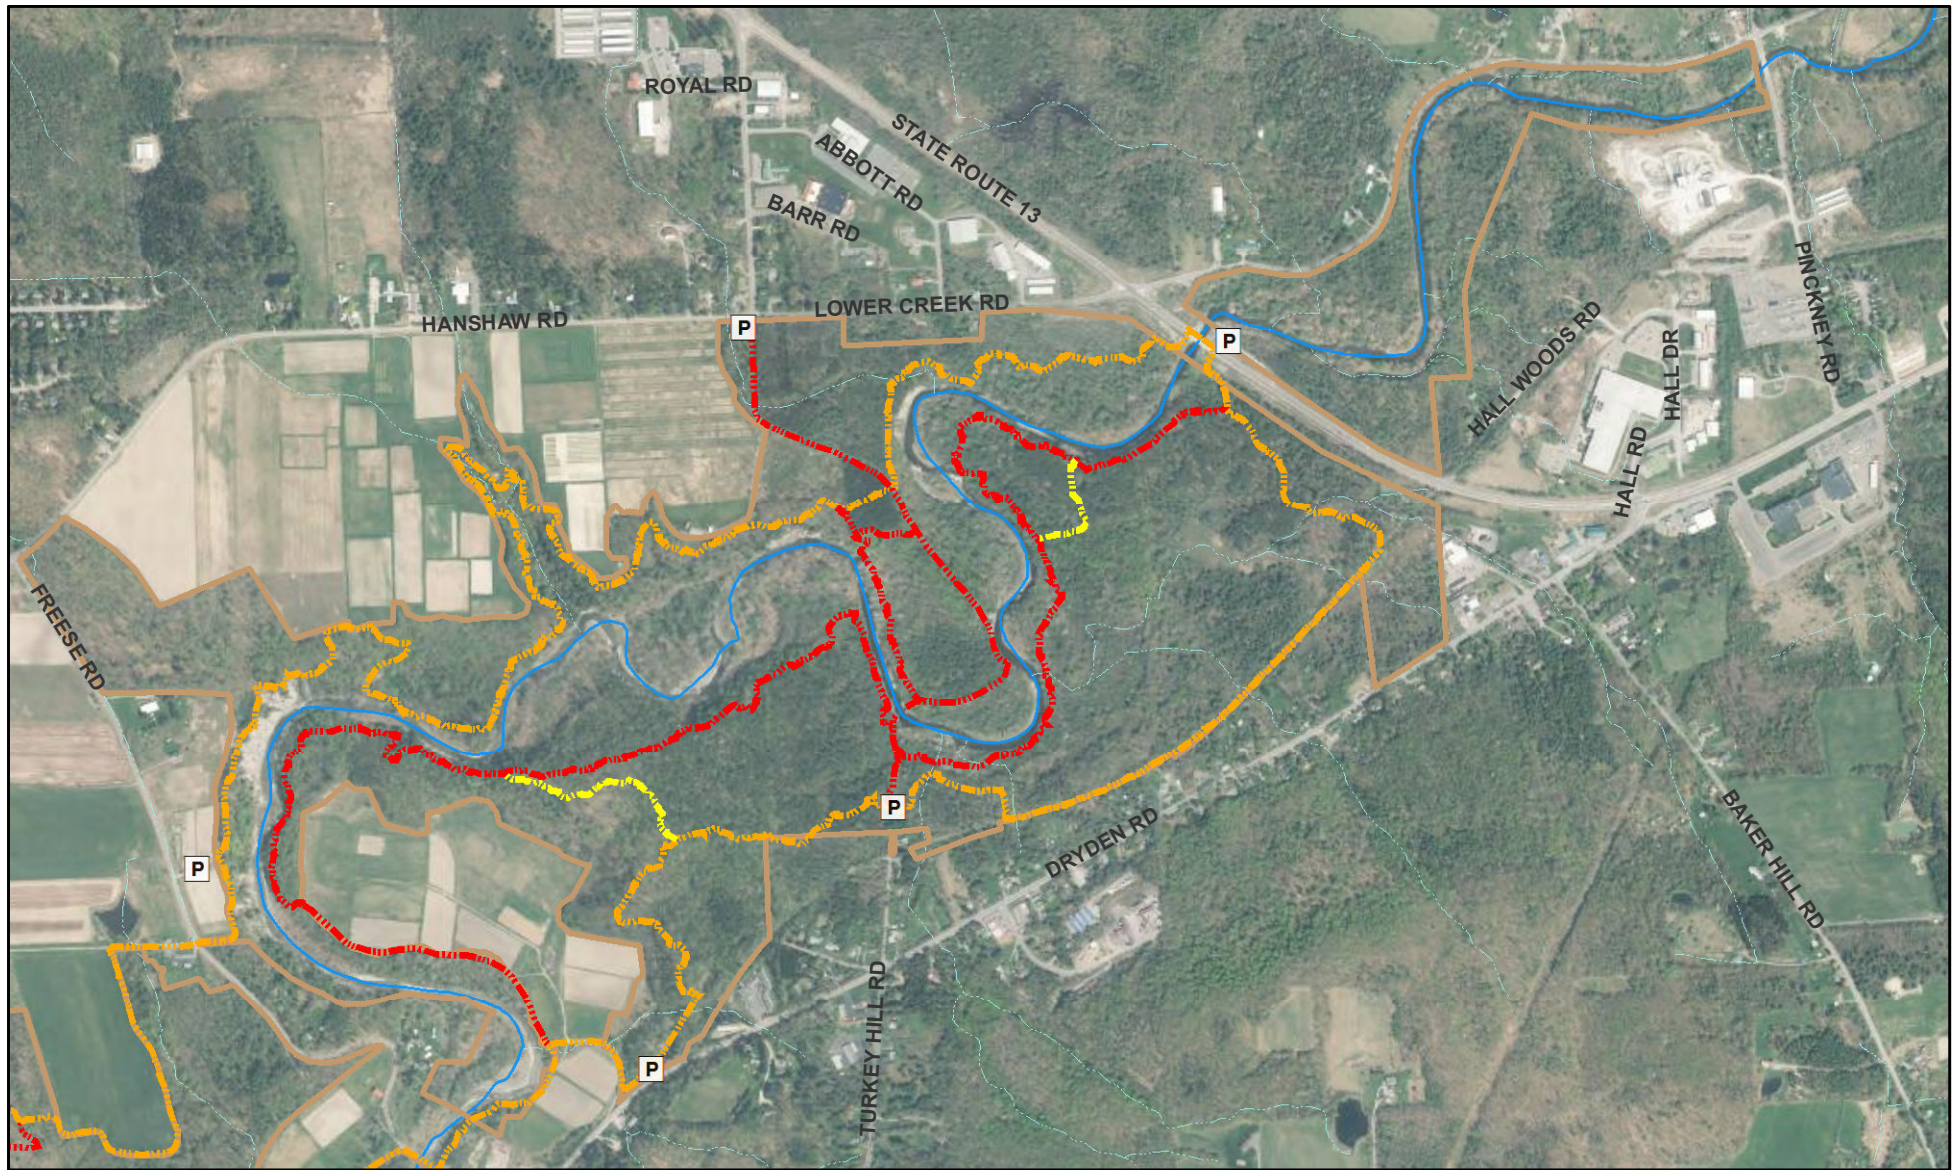

# Cornell Botanic Gardens Natural Areas - Monkey Run

**P** Parking Area

 Natural Areas

 Intermittent Stream

 Perennial Stream

**Natural Areas Trails**

 Orange blaze

 Red blaze