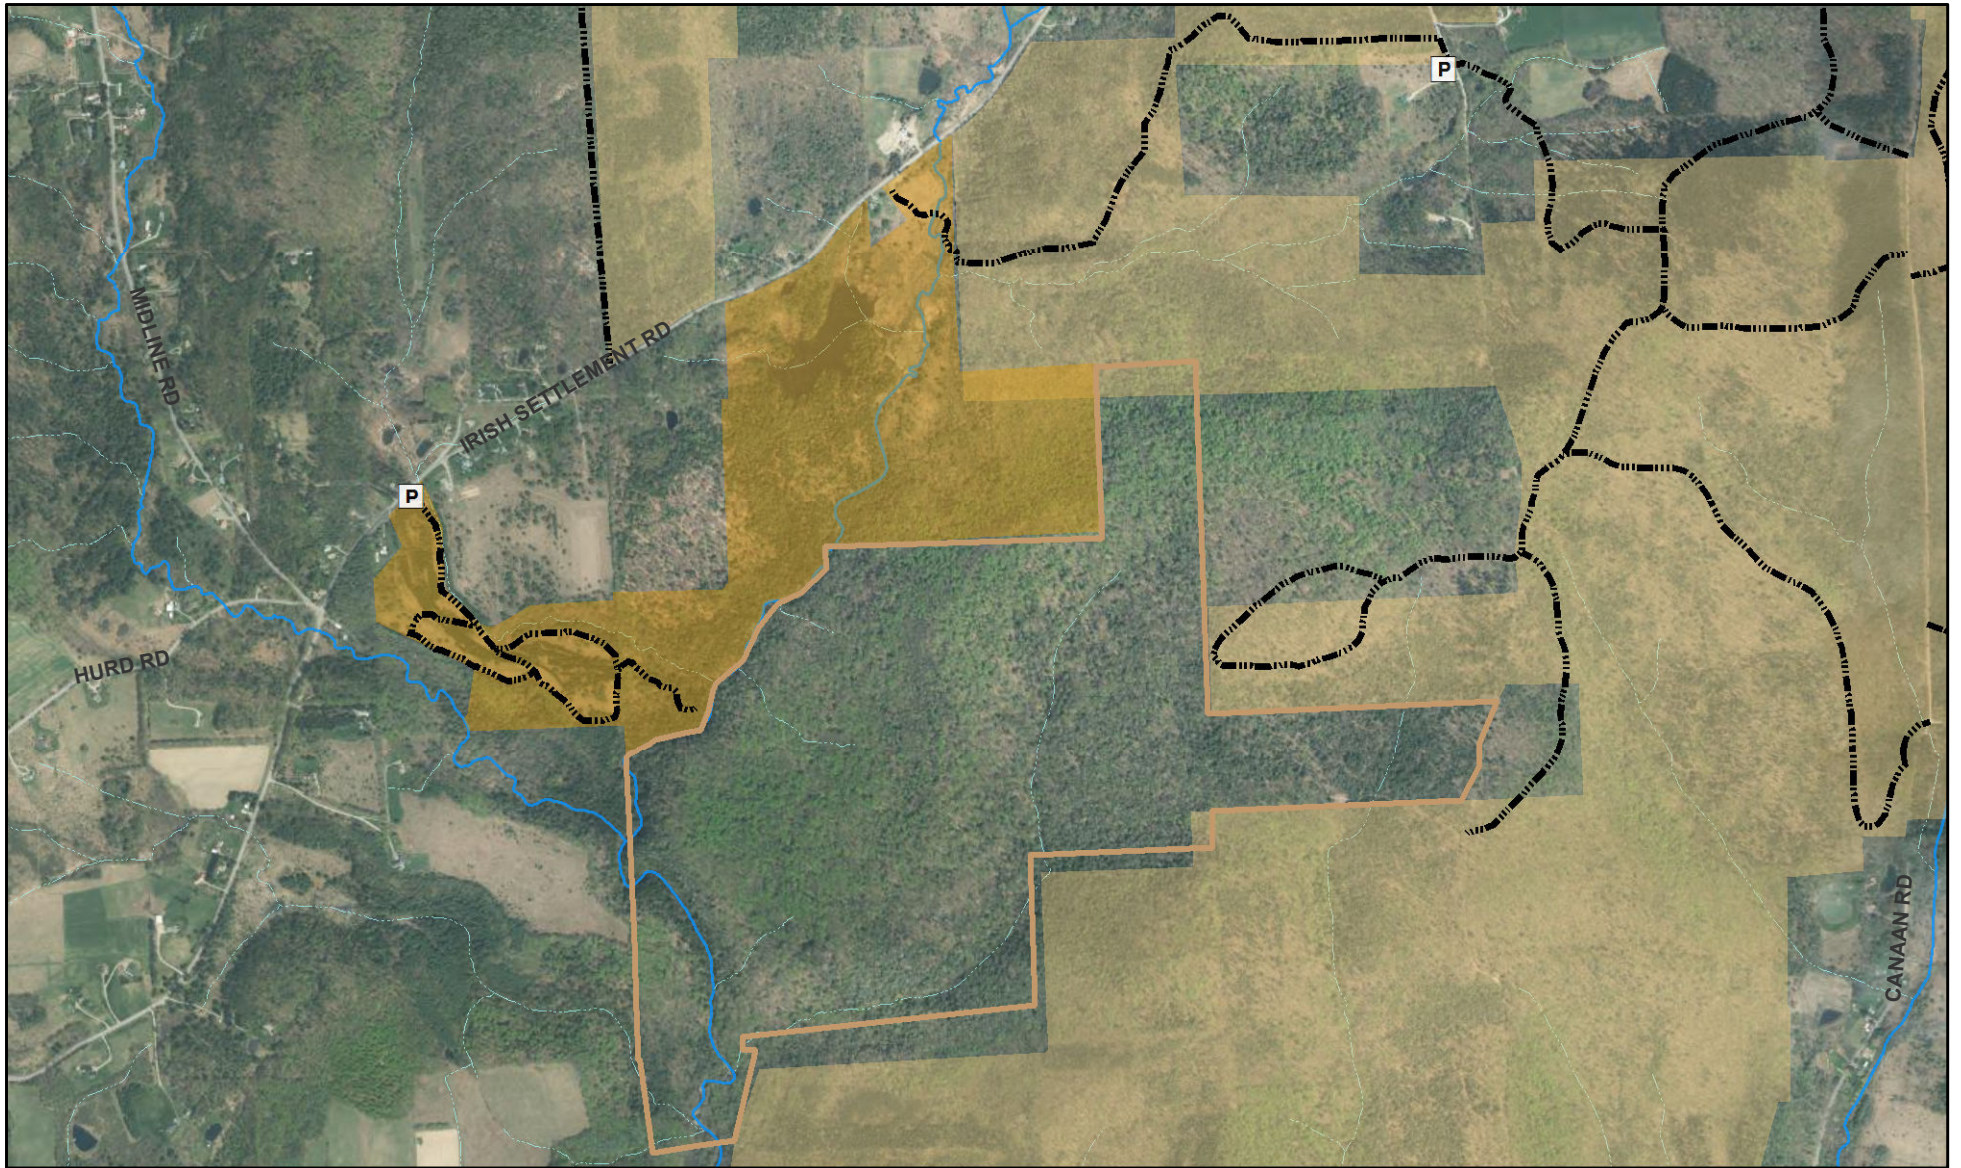

# Cornell Botanic Gardens Natural Areas - Slaterville 600

- Parking Area
- Natural Areas
- FLLT Preserves
- State Parks & Forests

- Intermittent Stream
- Perennial Stream
- Other Trails