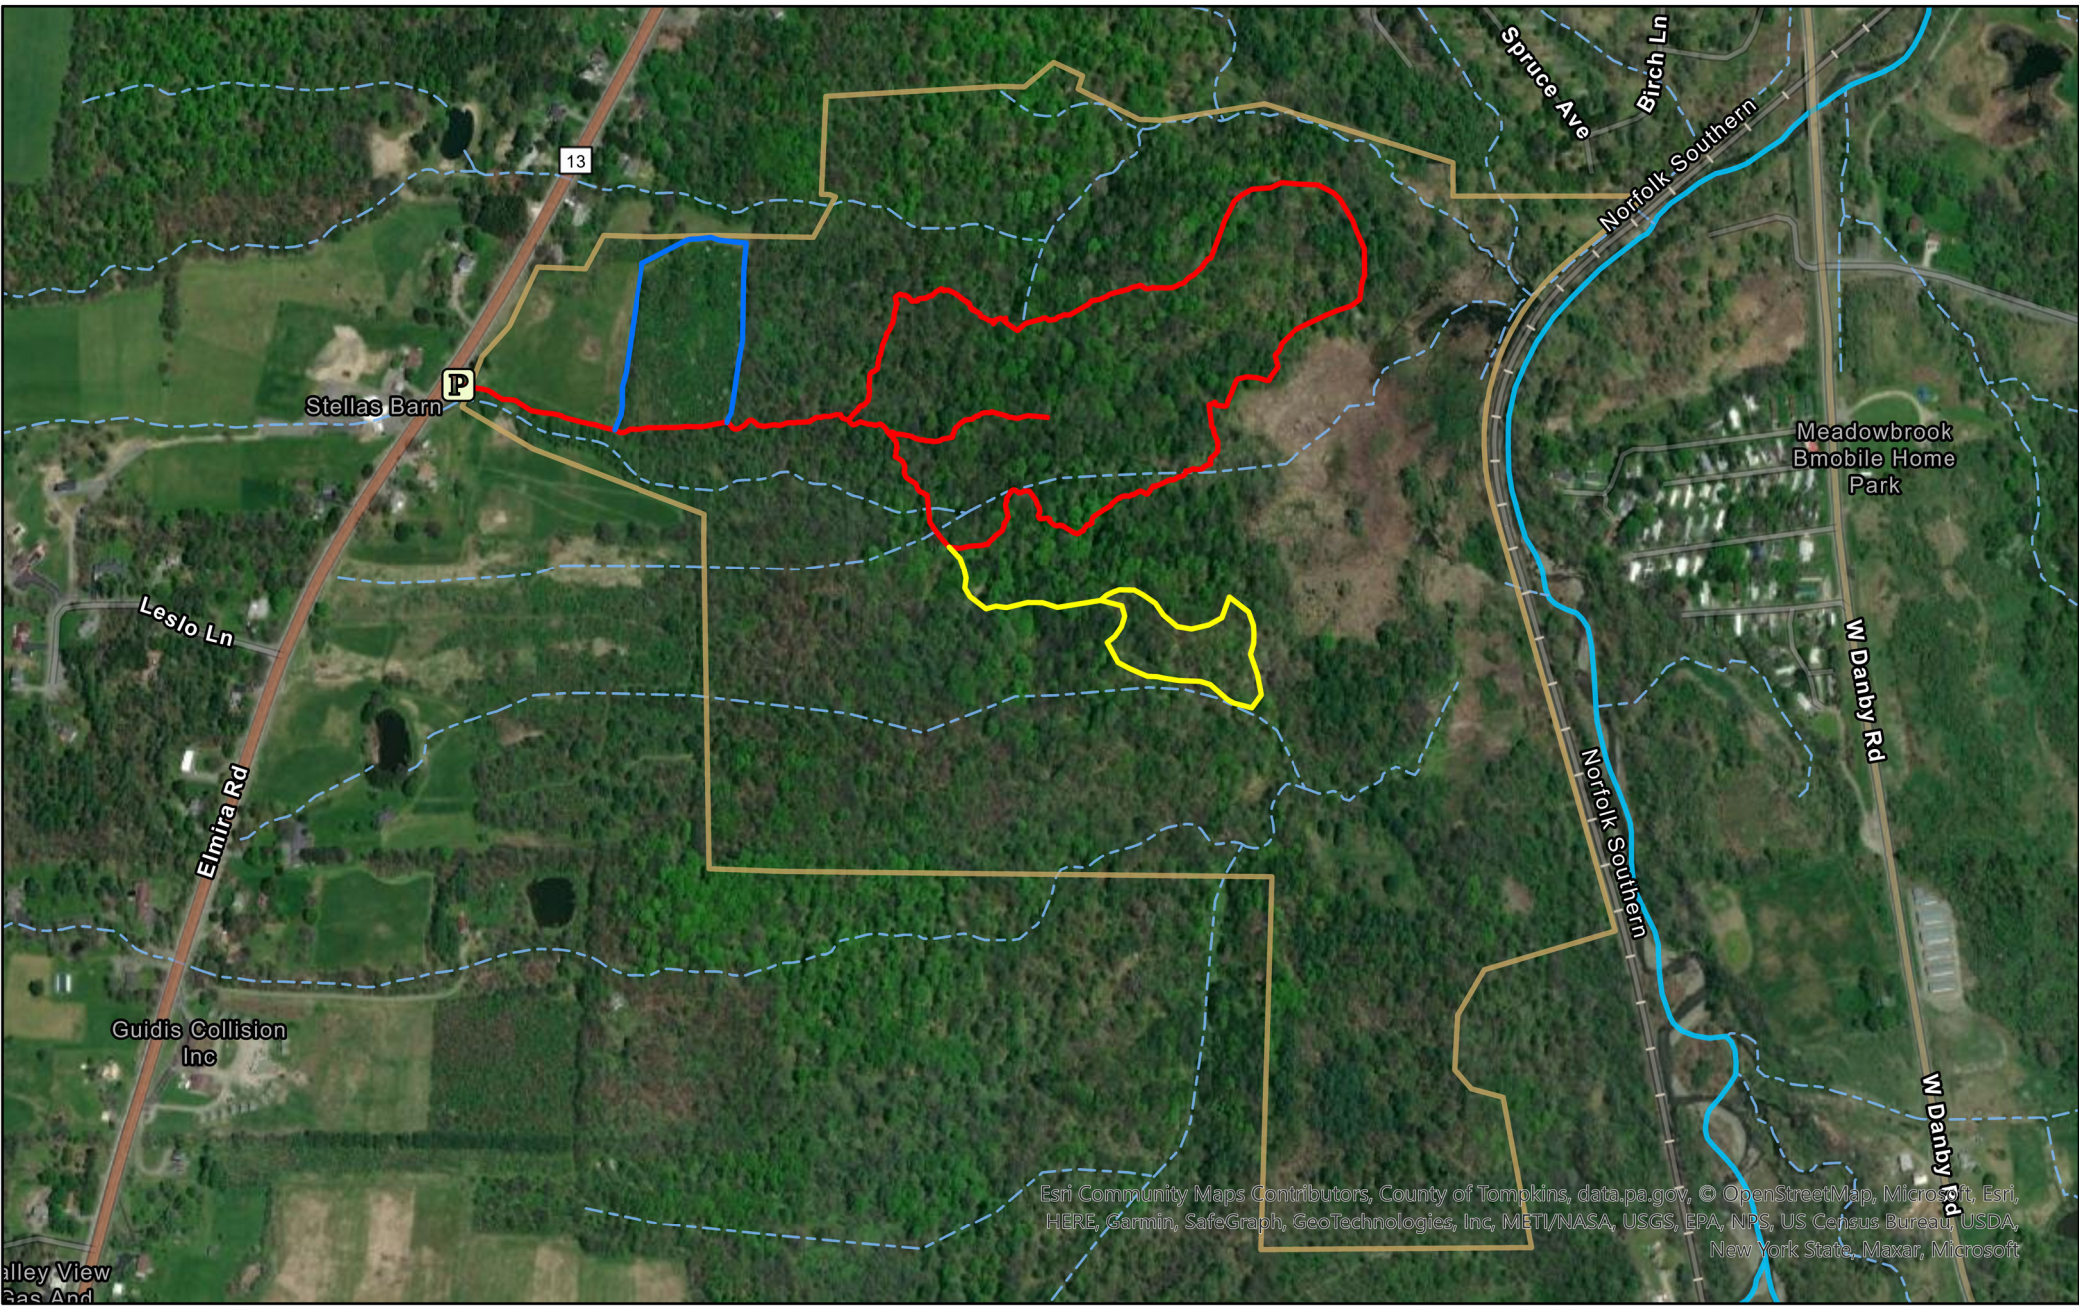

# Cornell Botanic Gardens Natural Areas - Fischer Old-growth Forest

Esri Community Maps Contributors, County of Tompkins, data.pa.gov, © OpenStreetMap, Microsoft, Esri, HERE, Garmin, SafeGraph, GeoTechnologies, Inc, METI/NASA, USGS, EPA, NPS, US Census Bureau, USDA, New York State, Maxar, Microsoft

- Parking
  - Natural Area
  - Intermittent Stream
  - Perennial Stream
- ### Natural Areas Trails
- Blue blaze
  - Red blaze
  - Yellow blaze